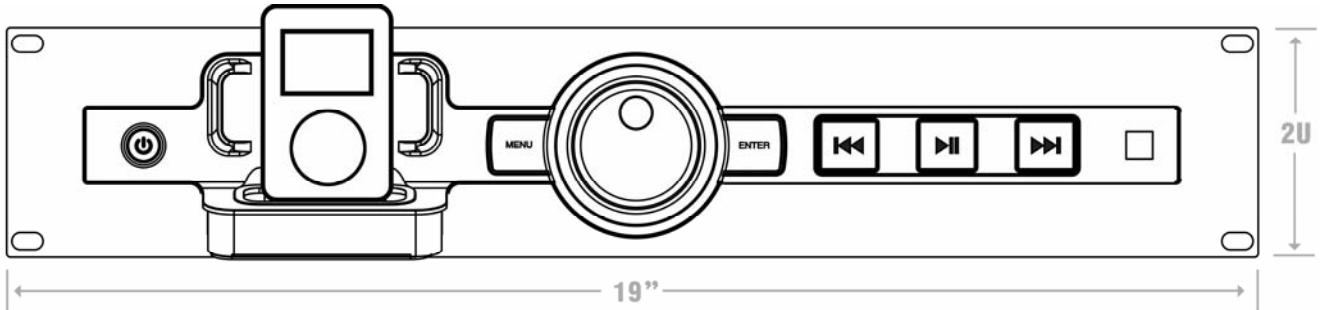

FRONT PANEL: