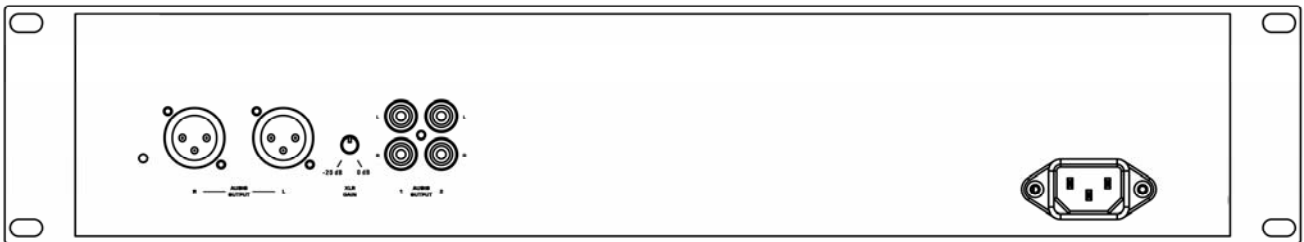

REAR PANEL: