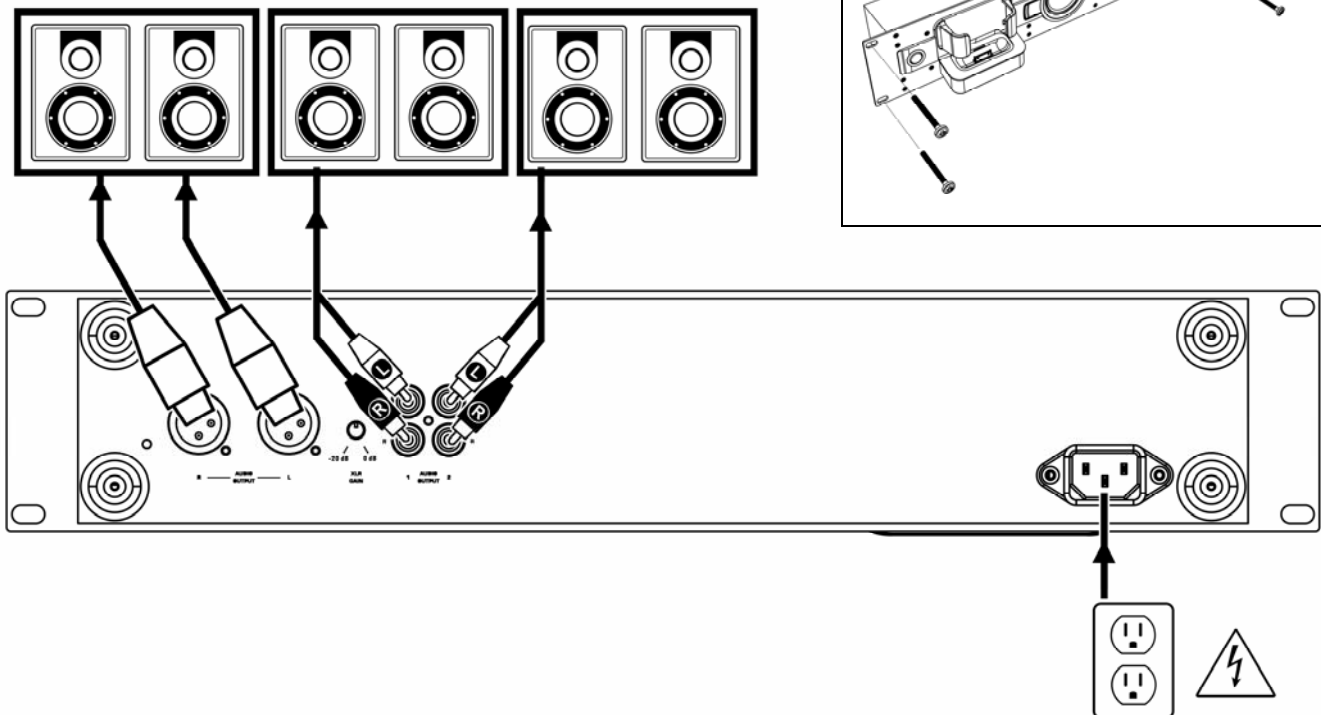

SPECIFICATIONS:

DIMENSIONS	3.5" (H) x 19" (W) x 4.7" (D)	
WEIGHT	3.775 lbs	
AUDIO OUTPUTS	Balanced XLR	
	Unbalanced RCA (x2)	
INPUTS	4G iPod and later (with dock connector)	
POWER	AC IN, 100 ~ 240V	
	50/60 Hz, 17W	
RCA OUTPUTS	Output Level	8.2dBv +/-1dBv
	THD	Less than 0.01%
	S/N Ratio	Better than 85dB
	Frequency Response	Flat within 2dB from 20Hz to 20kHz
XLR OUTPUTS	Output Level	22.5dBu +/- 1dBu
	THD	Less than 0.01%
	S/N Ratio	Better than 85dB
	Frequency Response	Flat within 2dB from 20Hz to 20kHz
ACCESSORIES	Stereo RCA Cable (x2)	
	Software CD	
	Quickstart Manual	
	Remote Control	30 ft. range
	Power Cable	
	Safety and Warranty Information	

FRONT PANEL:

REAR PANEL:

HOOKUP DIAGRAM:

MOUNTING DIAGRAM: